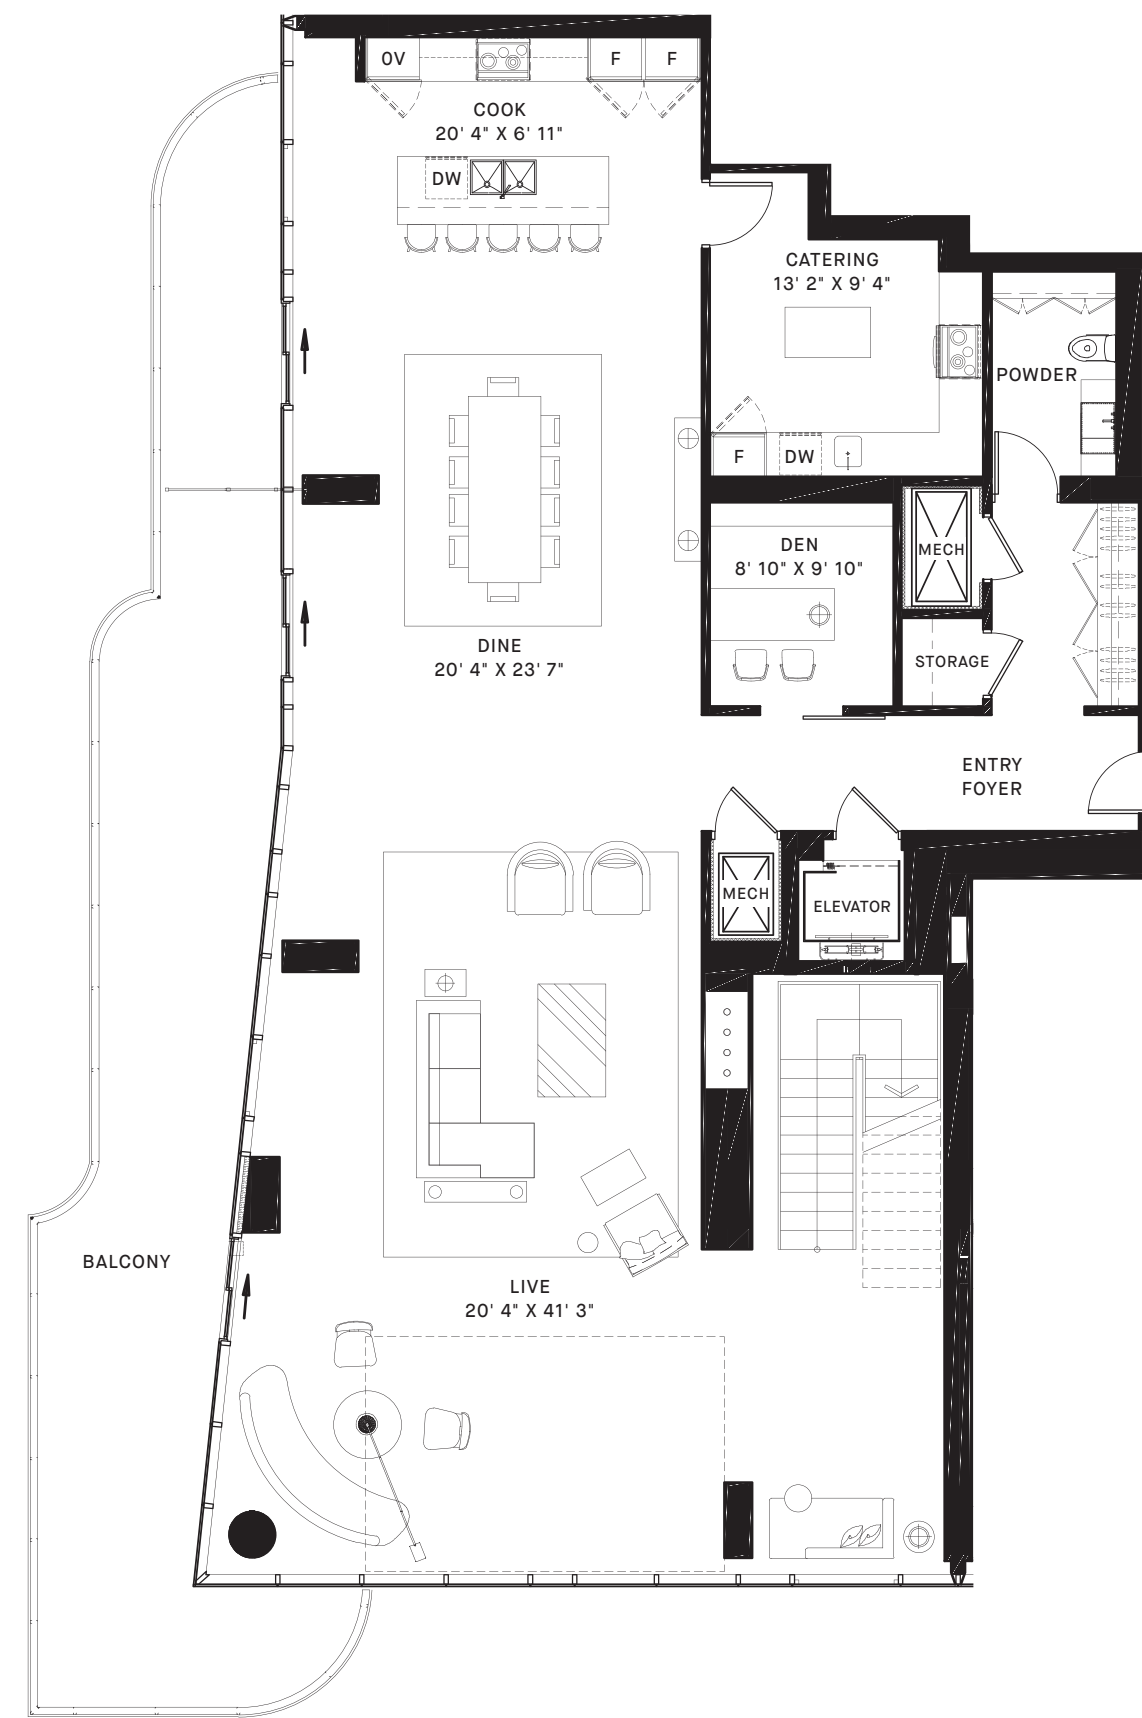

SOUTH WEST PENTHOUSE

3 Bedrooms | 3 Washrooms | 1 Powder Room

Suite 5,741 sq. ft. | Balcony 1,196 sq. ft.

75TH FLOOR

Lower Level

Suite 2,721 sq. ft.
Balcony 598 sq. ft.

THE PENTHOUSES ONE BLOOR

LIVE GREATLY

 **GREAT GULF**

76TH FLOOR

Upper Level

Suite 3,020 sq. ft.
Balcony 598 sq. ft.

Dimensions, specifications, layouts and materials are approximate only and are subject to change without notice. Tile patterns may vary. Window size and location may vary. Actual usable floor space may vary from stated floor area. Bulkheads required for mechanical purposes such as kitchen and washroom exhausts and heating and cooling duct have not been indicated. E. & O.E.