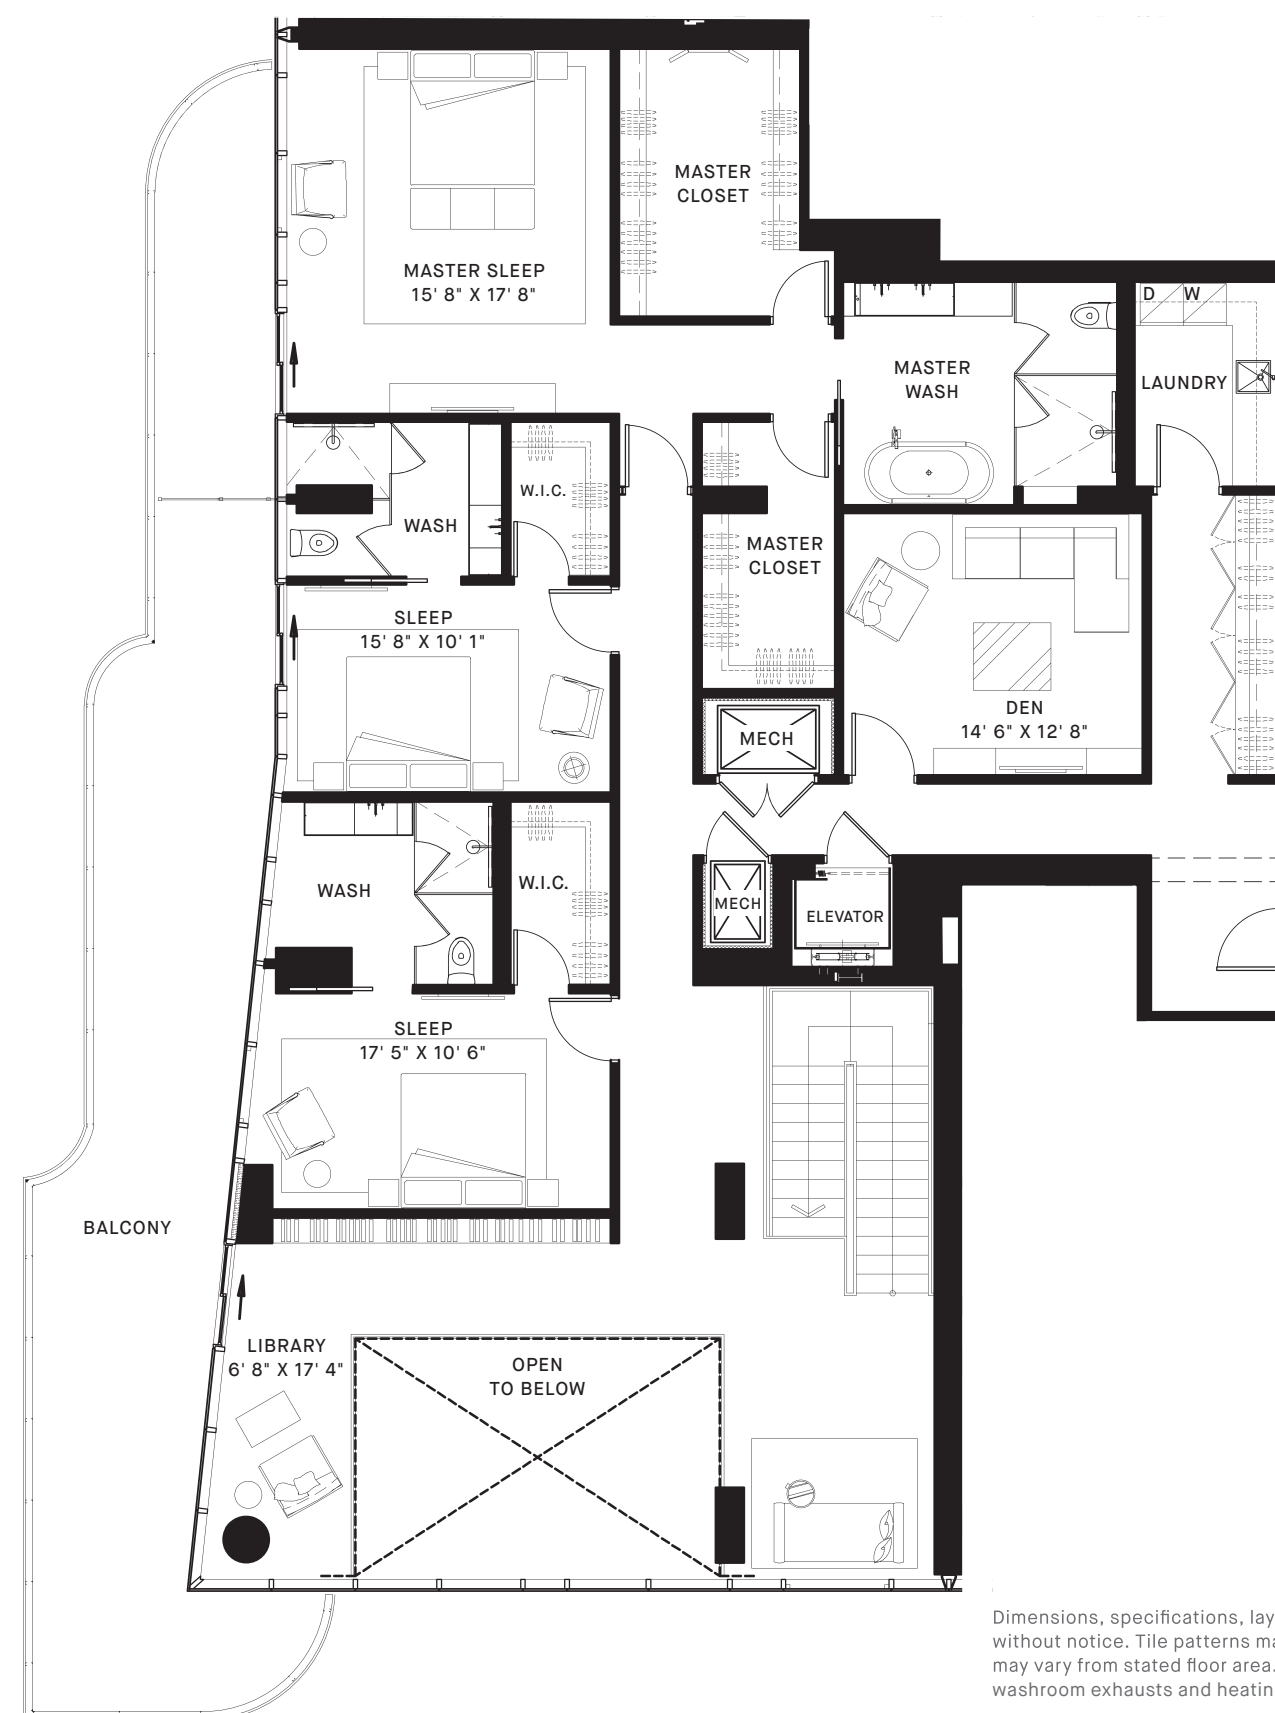

SOUTH WEST PENTHOUSE

3 Bedrooms | 3 Washrooms | 1 Powder Room

Suite 5,741 sq. ft. | Balcony 1,196 sq. ft.

75TH FLOOR

Lower Level

Suite 2,721 sq. ft.
Balcony 598 sq. ft.

THE PENTHOUSES ONE BLOOR

LIVE GREATLY

 **GREAT GULF**

76TH FLOOR

Upper Level

Suite 3,020 sq. ft.
Balcony 598 sq. ft.

Dimensions, specifications, layouts and materials are approximate only and are subject to change without notice. Tile patterns may vary. Window size and location may vary. Actual usable floor space may vary from stated floor area. Bulkheads required for mechanical purposes such as kitchen and washroom exhausts and heating and cooling duct have not been indicated. E. & O.E.